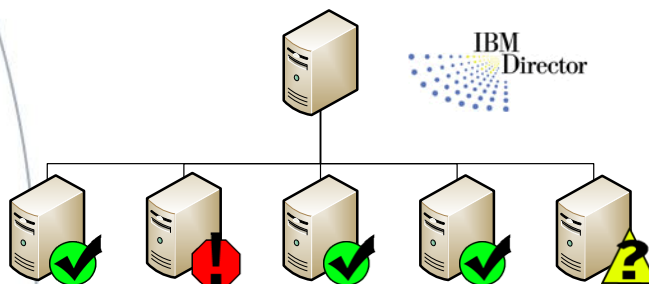

IBM DIRECTOR JUMPSTART

Need high value, low cost Systems Management?

Yorel can JumpStart your efforts

With an IBM Director Jumpstart from Yorel, you can receive **timely alerts** on hardware and environmental issues before they impact your systems. Yorel will provide a foundation for **hardware management** that allows your IT staff to more **proactively** deal with potential hardware issues. IBM Director also creates a foundation for software deployment, server standardization, and high availability, **saving you time and money**.

Process:

- Present and discuss IBM Director technology, uses & licensing
- Install IBM Director server on a supported Windows or Linux based system
- Perform a server discovery on the local area network
- Install and configure IBM Director agents on client servers
- Configure initial Event Action Plans for hardware alerts
- Verify alert functionality with simulated failures
- Troubleshoot any issues that arise and explain best practices