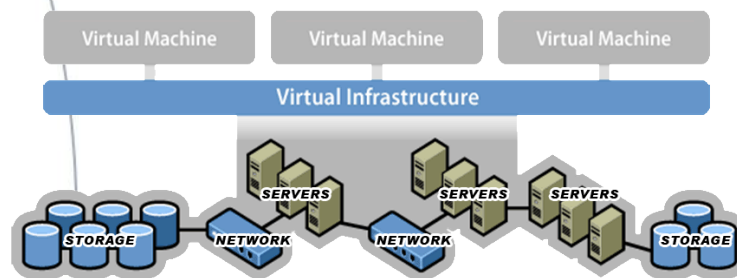

VIRTUAL INFRASTRUCTURE PROOF OF CONCEPT

Ready to evaluate a Virtual Infrastructure? With Yorel it's done right the first time

Yorel's experience with VMware Virtual Infrastructure and other complementary solutions enables you to get up-to-speed **quickly** and ensures an **effective** evaluation of the technology in your environment, against your platforms, with your team. Evaluate this impressive solution today to see how it can transform your **server consolidation, hardware migration** and **disaster recovery** initiatives; **saving you time and money.**

Objectives:

- Quick and successful evaluation of VMware Virtual Infrastructure (VI3)
- Knowledge transfer of VI3 best practices & common issues
- Consider the relevant uses and provide recommendations

Process:

- Present and discuss VMware VI3 technology, uses & licensing
- Install VMware VI3 server on up to 2 compatible servers
- Install and configure VMware Virtual Infrastructure Client
- Configure 1 virtual machine and create and deploy a VM from a template
- Configure and test Dynamic Resource Scheduling and High Availability
- Troubleshoot any issues that arise and explain best practices
- Review the POC, answer detailed questions and provide recommendations

Deliverables:

- All presentation materials for further review within your organization
- Best practices documentation for use during production roll-out
- Written recommendations and summary notes

Additional Options: