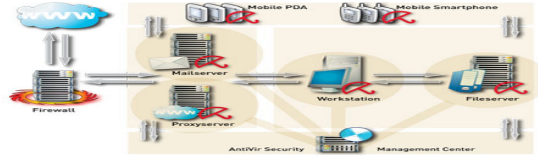

Yorel's Enterprise Security Solutions

PROTECT YOUR BUSINESS BEFORE THREATS ATTACK

Yorel Integrated Solutions, Inc. provides a **Protection On-Demand** solution that **Stop Threats** before they impact your business. Partnering with IBM Internet Security Systems X-Force, we offer **products** that secure your IT infrastructure, ensure business continuity, enable cost-effective processes, support compliance and risk management requirements and **services** that help you design, implement and maintain a sound security strategy.

Process:

- Internet Security Systems excellence of prevention and detection is backed by the world-renowned X-Force.
- X-Force identifies, assesses and tracks the evolution of threats using the latest equipment and lab facilities including ISSX Global Threat Operations Center where the severity of Internet threats and vulnerabilities are monitored **24 hours a day**.